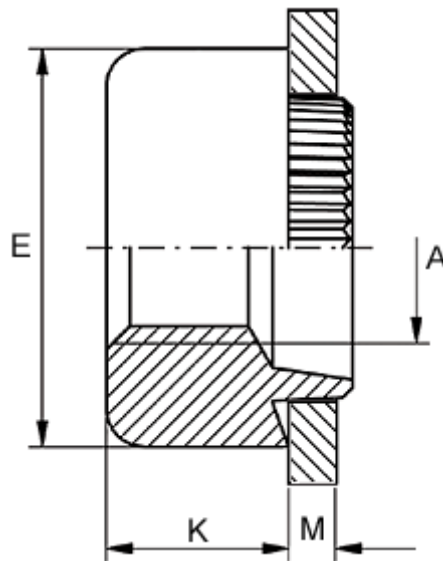

Article number: 12706000120800

Description: KLEE-coil 706 000 120.800
M12 Brass

Measures

| | |
|--|--------------|
| Female thread A | = M12 |
| Height K | = 10.0 |
| Outer diameter E | = 25.0 |
| Plate thickness | = 1.4 to 1.6 |
| Recommended bore diameter for extreme load | = 19.0 |
| Recommended bore diameter for normal use | = 20.0 |